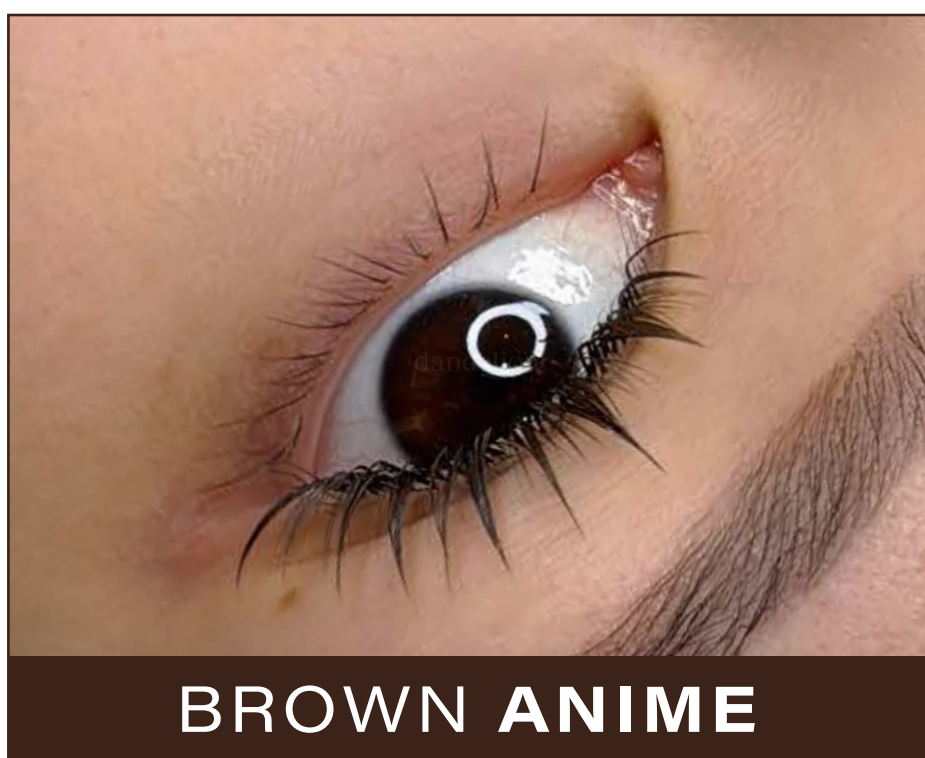

LASH DIFFERENCE

L curl

Colour: OUD

Price
IDR 1.000.000
FULL SET only

- Due to the complex design map, these designs cannot be refilled & only full set is acceptable.
- &Healthy is not available for this lash design.