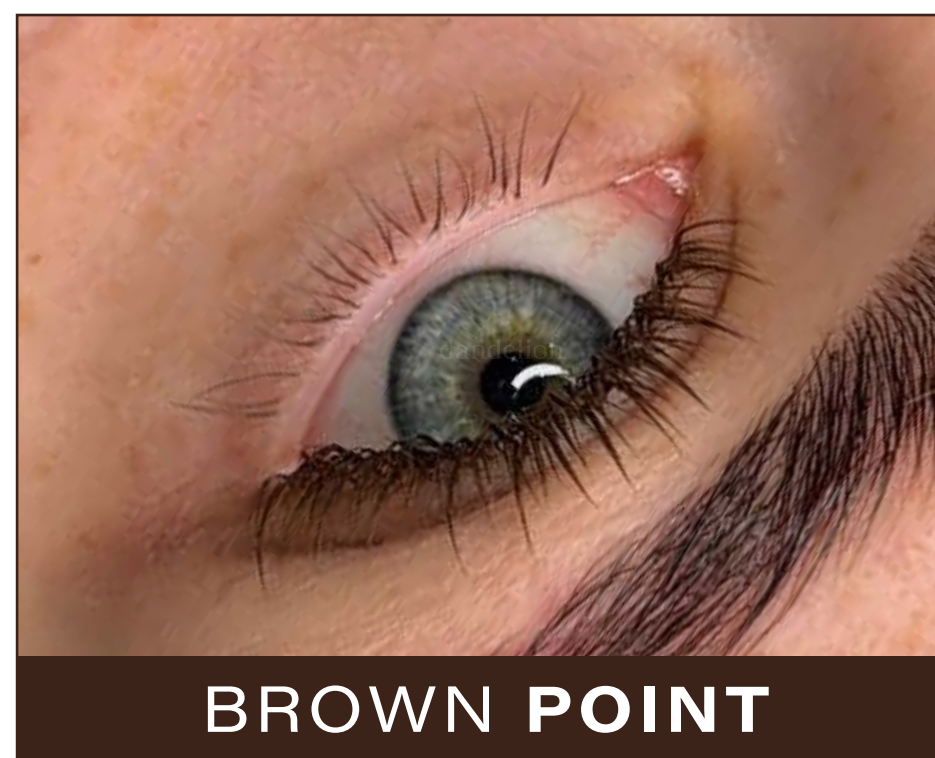

LASH DIFFERENCE

L curl

Colour: OUD

Price
IDR 1.000.000
FULL SET only

- Due to the complex design map, these designs cannot be refilled & only full set is acceptable.
- &Healthy is not available for this lash design.